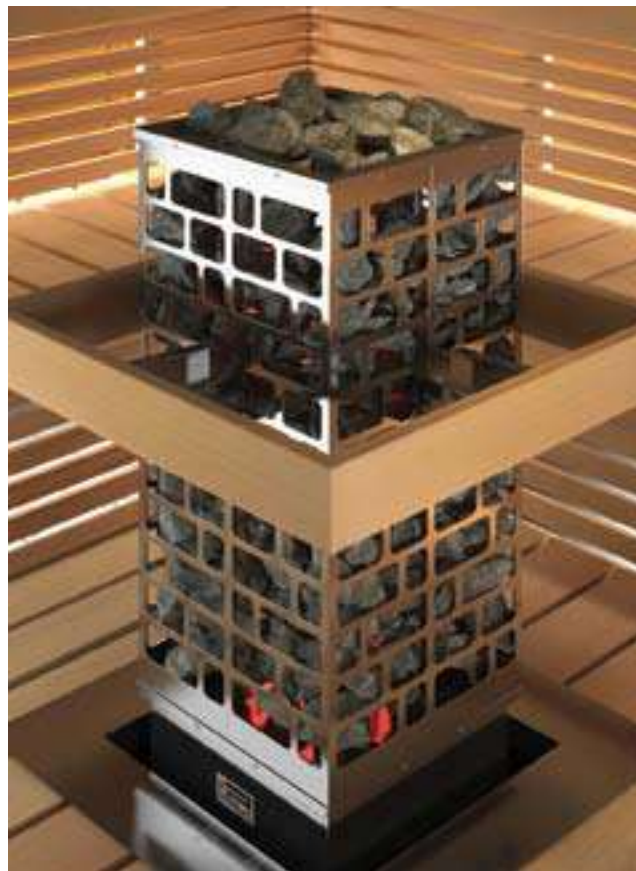

ПЕЧЬ
CUBOS

! См. подробнее на стр. 18.